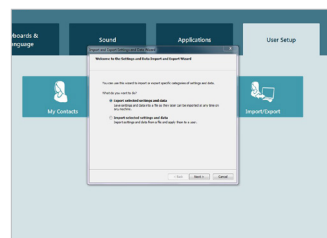

Import Existing Communicator 4 Content

Easily import Communicator 4 page sets so you can use content you've already made